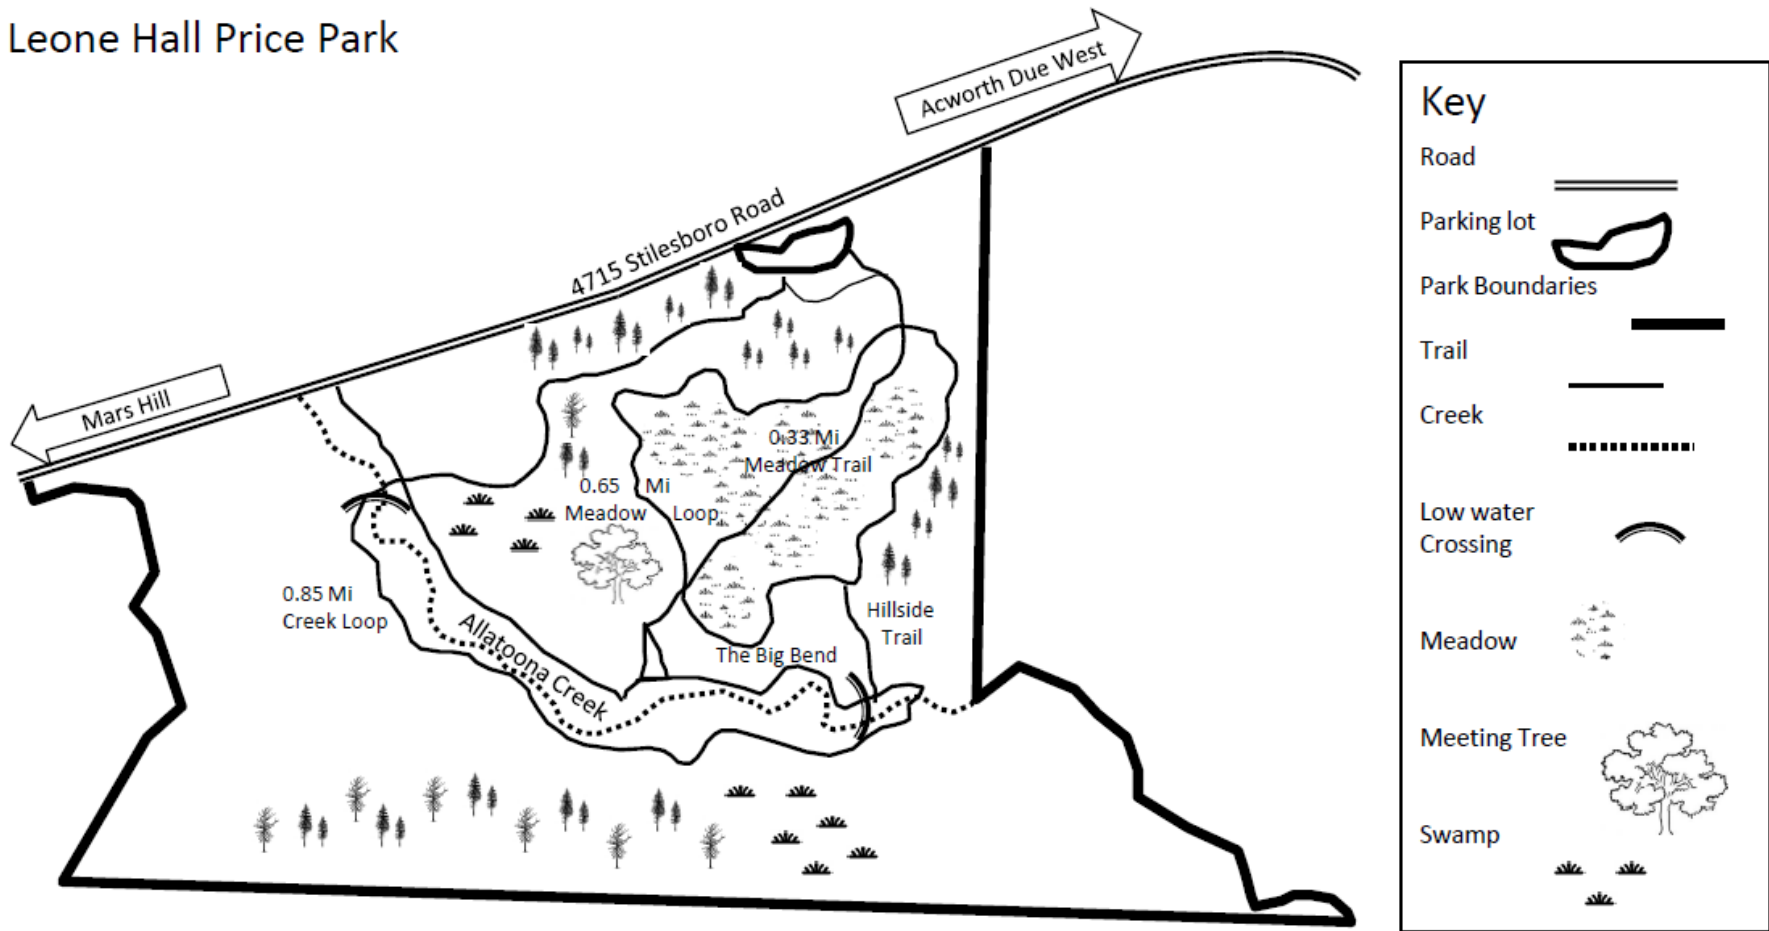

See

- animal tracks
- brown leaf
- green leaf
- yellow leaf
- red leaf
- squirrel
- pine tree
- worm
- beetle
- moss
- tree hole
- fallen tree
- butterfly
- flower sprouting
- spider web
- frog
- animal hole
- bird
- moss
- beaver dam

Hear

- leaves crunching
- birds chirping
- water flowing
- wind blowing

Gather

- pine cone
- feather
- smooth rock
- twig shaped like a letter
- acorn
- sweet gum tree ball

Find

- big bend
- the meeting tree
- twin pines

Leone Hall Price Park

Trail Map and Scavenger Hunt

Compliments of

Leone Hall Price Park

Key

- Road:
- Parking lot:
- Park Boundaries:
- Trail:
- Creek:
- Low water Crossing:
- Meadow:
- Meeting Tree:
- Swamp: